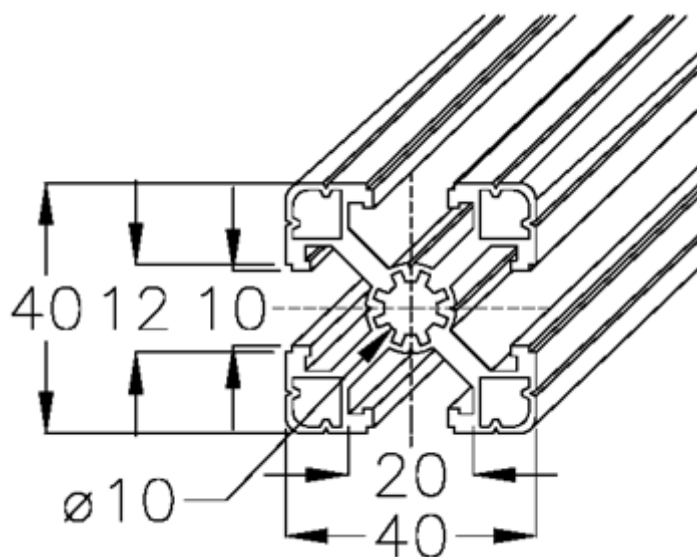

Article number: 05803240415600

Description: Hepco MCS Profile 40x40L
0-132-4041 length 5600mm

Measures

Length mm = 5600

Weight (kg) = 7.84